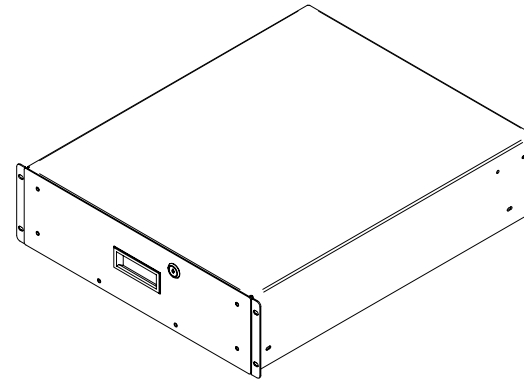

PART No. RDRW1900522

DRAWER EXTENDS 22" ON INCLUDED SLIDES.
(SLIDES NOT SHOWN FOR CLARITY)