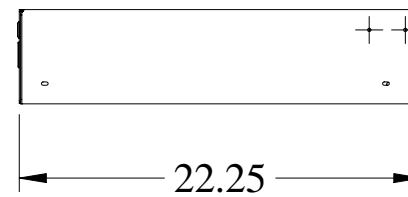

PART No. RDRW1900522

DRAWER EXTENDS 22" ON INCLUDED SLIDES.
(SLIDES NOT SHOWN FOR CLARITY)