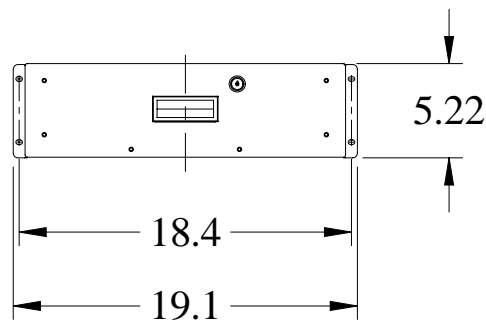

***16" DEEP DRAWER***

<b>Part Number</b>	<b>Front Face Color</b>		<b>Drawing File Size</b>		<b>.zip File Size</b>	<b>Drawer Height</b>	<b>Slide Travel</b>
<b>RDRW1900316BK1</b> <b>RDRW1900316CG1</b>	Black Grey/Beige		21K		31K	3.50"	16"
<b>RDRW1900516BK1</b> <b>RDRW1900516CG1</b>	Black Grey/Beige		22K		32K	5.25"	16"
<b>RDRW1900716BK1</b> <b>RDRW1900716CG1</b>	Black Grey/Beige		22K		32K	7.00"	16"
<b>RDRW1900816BK1</b> <b>RDRW1900816CG1</b>	Black Grey/Beige		20K		32K	8.75"	16"
<b>RDRW1901216BK1</b> <b>RDRW1901216CG1</b>	Black Grey/Beige		22K		32K	12.25"	16"

## **22" DEEP DRAWER**

<b>Part Number</b>	<b>Front Face Color</b>		<b>Drawing File Size</b>		<b>.zip File Size</b>	<b>Drawer Height</b>	<b>Slide Travel</b>
<b>RDRW1900322BK1</b> <b>RDRW1900322CG1</b>	Black Grey/Beige		22K		32K	3.50"	22"
<b>RDRW1900522BK1</b> <b>RDRW1900522CG1</b>	Black Grey/Beige		22K		32K	5.25"	22"
<b>RDRW1900722BK1</b> <b>RDRW1900722CG1</b>	Black Grey/Beige		22K		32K	7.00"	22"
<b>RDRW1900822BK1</b> <b>RDRW1900822CG1</b>	Black Grey/Beige		22K		32K	8.75"	22"
<b>RDRW1901222BK1</b> <b>RDRW1901222CG1</b>	Black Grey/Beige		22K		32K	12.25"	22"

**Note:** Weight load tested (RDRW1900322BK1) to 60 pounds (no rear support),  
(RDRW2400822BK1) to 120 pounds (with rear support).

---

PART No. RDRW1900522

DRAWER EXTENDS 22" ON INCLUDED SLIDES.  
(SLIDES NOT SHOWN FOR CLARITY)