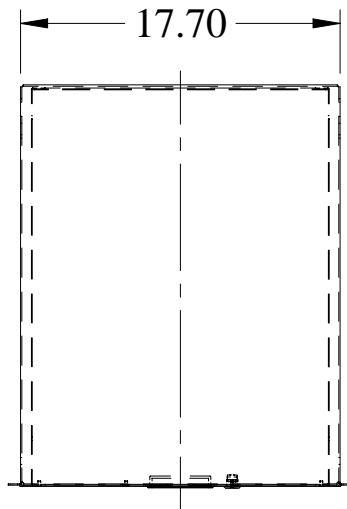

### Rail Mounted Storage Drawer

- Standard 19" rack mount
- Plastic front pull handle
- Inside of drawer width is 16.375" wide
- Complete drawer with slides, hardware, lock & two keys
- Drawer shroud, 14 Ga. steel construction
- Weight load tested (RDRW1900322BK1) to 60 pounds (no rear support), (RDRW2400822BK1) to 120 pounds (with rear support).
- Available in 3 depths
- Rear support brackets included for all depths or can be supported from rear accessory rail
- Drawer interior smooth white powder paint for high visibility
- Front face finished in tough textured powder paint
- **MOUNTS ON TWO**

***16" DEEP DRAWER***

<b>Part Number</b>	<b>Front Face Color</b>		<b>Drawing File Size</b>		<b>.zip File Size</b>	<b>Drawer Height</b>	<b>Slide Travel</b>
<b>RDRW1900316BK1</b> <b>RDRW1900316CG1</b>	Black Grey/Beige		21K		31K	3.50"	16"
<b>RDRW1900516BK1</b> <b>RDRW1900516CG1</b>	Black Grey/Beige		22K		32K	5.25"	16"
<b>RDRW1900716BK1</b> <b>RDRW1900716CG1</b>	Black Grey/Beige		22K		32K	7.00"	16"
<b>RDRW1900816BK1</b> <b>RDRW1900816CG1</b>	Black Grey/Beige		20K		32K	8.75"	16"
<b>RDRW1901216BK1</b> <b>RDRW1901216CG1</b>	Black Grey/Beige		22K		32K	12.25"	16"

## **22" DEEP DRAWER**

<b>Part Number</b>	<b>Front Face Color</b>		<b>Drawing File Size</b>		<b>.zip File Size</b>	<b>Drawer Height</b>	<b>Slide Travel</b>
<b>RDRW1900322BK1</b> <b>RDRW1900322CG1</b>	Black Grey/Beige		22K		32K	3.50"	22"
<b>RDRW1900522BK1</b> <b>RDRW1900522CG1</b>	Black Grey/Beige		22K		32K	5.25"	22"
<b>RDRW1900722BK1</b> <b>RDRW1900722CG1</b>	Black Grey/Beige		22K		32K	7.00"	22"
<b>RDRW1900822BK1</b> <b>RDRW1900822CG1</b>	Black Grey/Beige		22K		32K	8.75"	22"
<b>RDRW1901222BK1</b> <b>RDRW1901222CG1</b>	Black Grey/Beige		22K		32K	12.25"	22"

**Note:** Weight load tested (RDRW1900322BK1) to 60 pounds (no rear support),  
(RDRW2400822BK1) to 120 pounds (with rear support).

---

PART No. RDRW1900522

DRAWER EXTENDS 22" ON INCLUDED SLIDES.  
(SLIDES NOT SHOWN FOR CLARITY)